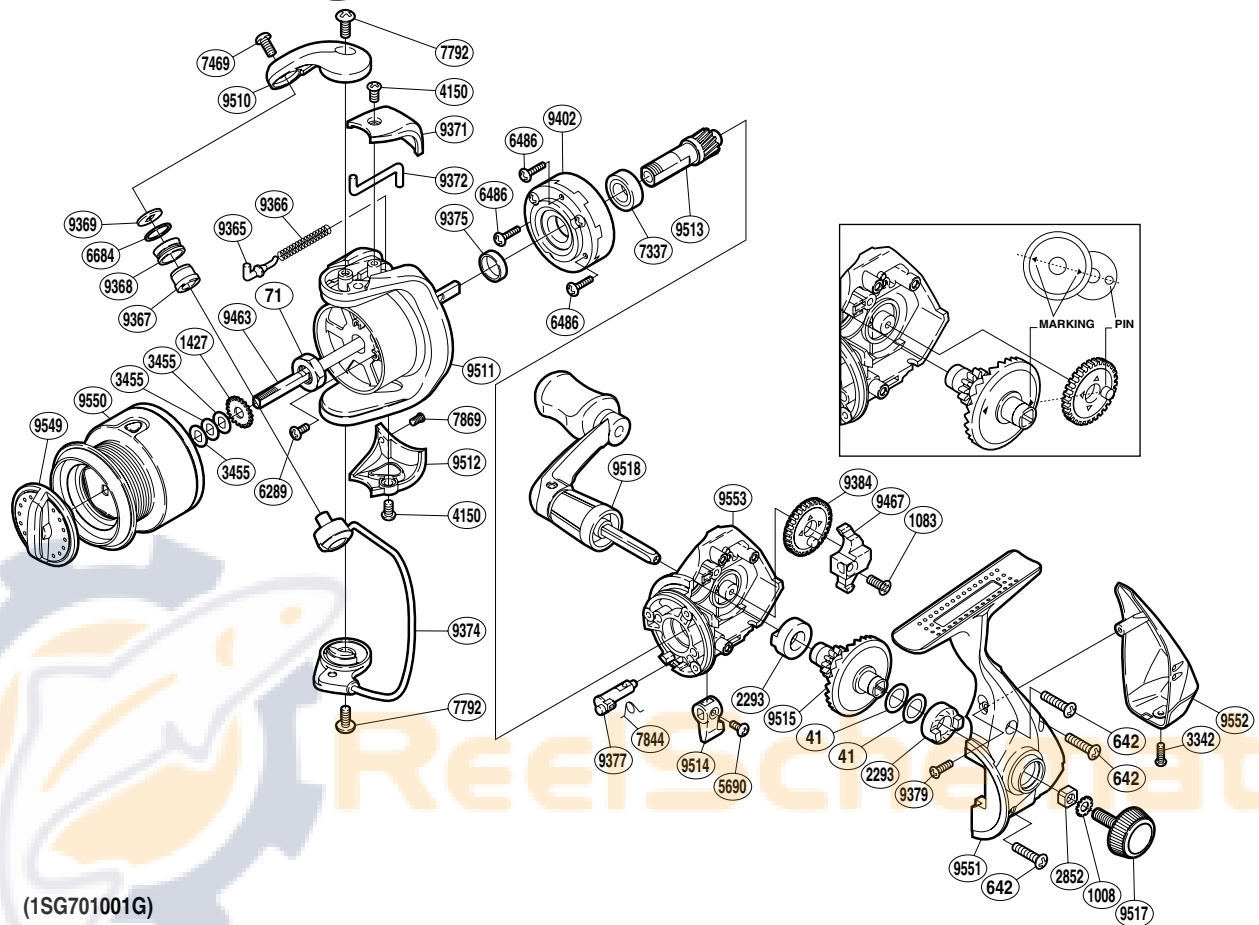

SHIMANO®

Alivio

ALV-1000FA

Part No.	Description	Part No.	Description	Part No.	Description
RD 0041	Washer	RD 7469	Screw	RD 9402	Roller Clutch Assembly
RD 0071	Rotor Nut	RD 7792	Screw	RD 9463	Main Shaft
RD 0642	Screw	RD 7844	Anti-Reverse Cam Spring	RD 9467	Oscillating Slider
RD 1008	Handle Lock Washer	RD 7869	Screw	RD 9510	Bail Arm
RD 1083	Screw	RD 9365	Bail Spring Guide	RD 9511	Rotor
RD 1427	Spool Support	RD 9366	Bail Spring	RD 9512	Bail Hold Support Guard
RD 2293	Drive Gear Bushing	RD 9367	Line Roller Bushing	RD 9513	Pinion Gear
RD 2852	Handle Screw Lock	RD 9368	Line Roller	RD 9514	Anti-Reverse Lever
RD 3342	Screw	RD 9369	Line Roller Washer	RD 9515	Drive Gear
RD 3455	Spool Washer	RD 9371	Bail Spring Cover	RD 9517	Handle Screw Cap
RD 4150	Screw	RD 9372	Bail Trip Lever	RD 9518	Handle Assembly
RD 5690	Screw	RD 9374	Bail Assembly	RD 9549	Drag Knob
RD 6289	Screw	RD 9375	Rotor Ring	RD 9550	Spool Assembly
RD 6486	Screw	RD 9377	Anti-Reverse Cam	RD 9551	Side Cover
RD 6684	Line Roller Spacer	RD 9379	Screw	RD 9552	Rear Protector
RD 7337	Ball Bearing	RD 9384	Oscillating Gear	RD 9553	Body